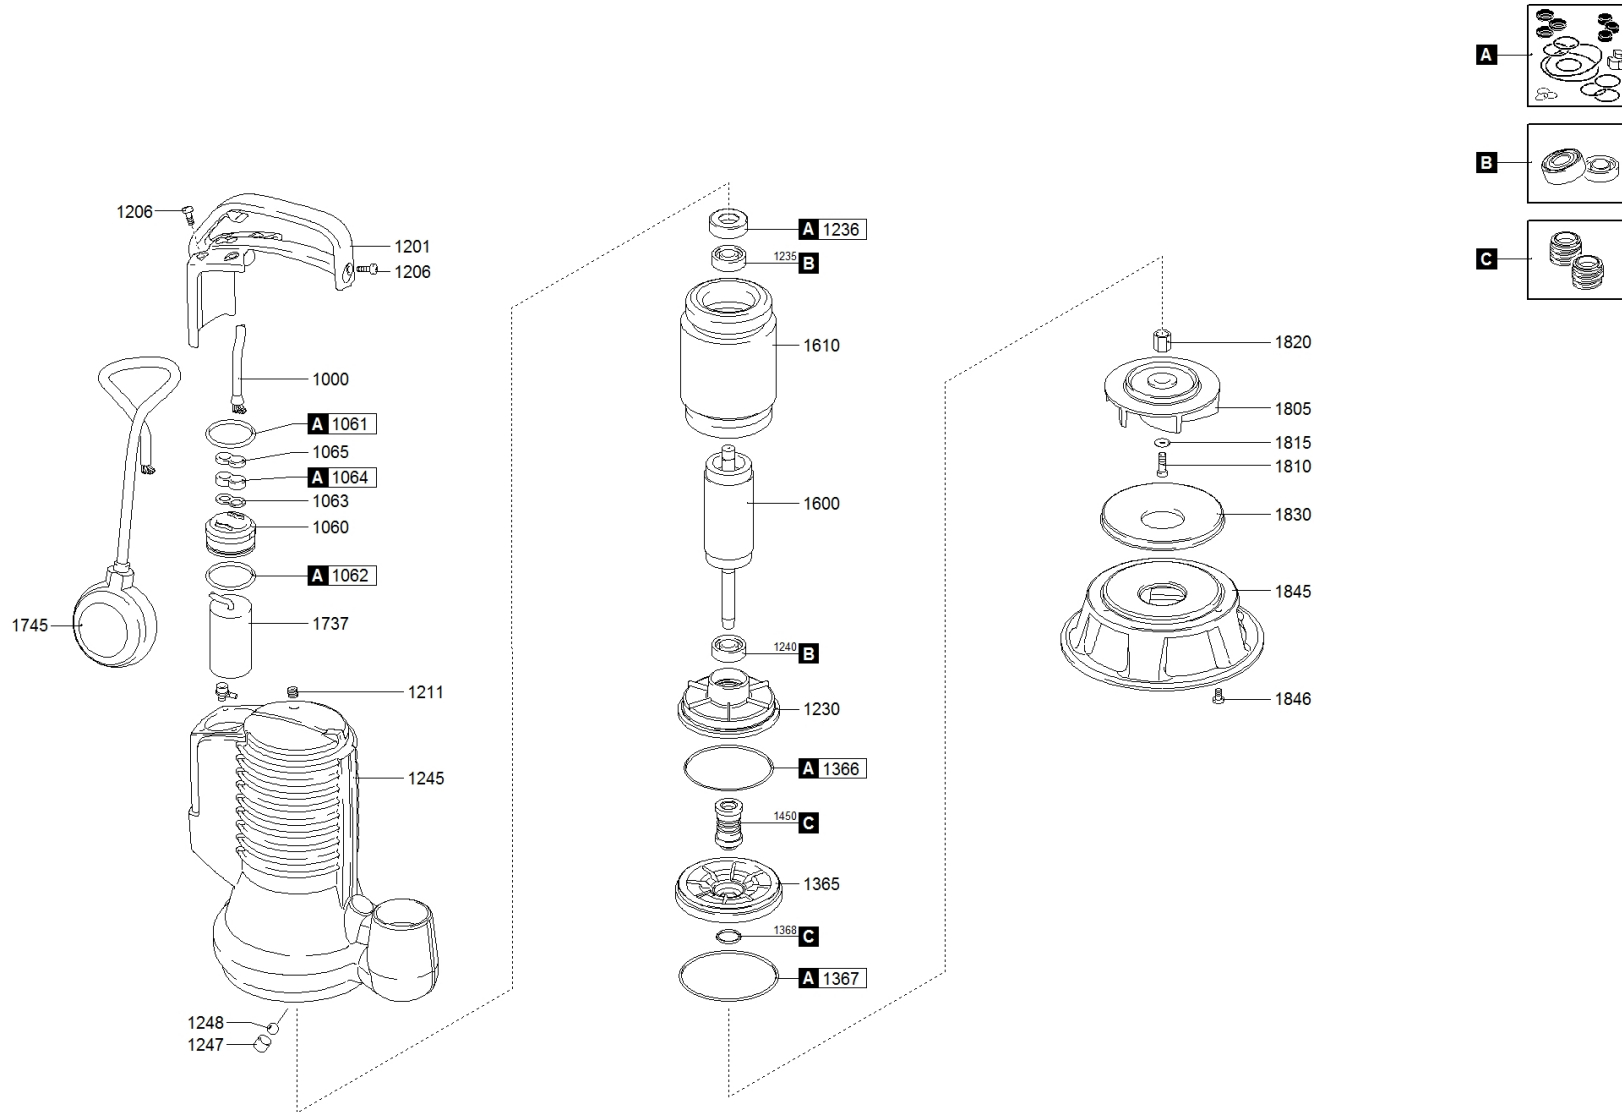

1054.011 - DGBLUE 50/2/G40V A1BM5 NPTGB41U23NW0CX

water solutions

1054.011 - DGBLUE 50/2/G40V A1BM5 NPTGB41U23NW0CX

		Code	Description		Q.ty	Price (€)
A		601008001	GASKETS KIT	801156	1	
C		602008011	MECHANICAL SEALS KIT	802762	1	
B		604008301	BEARINGS KIT		1	
1000		250102304010200000	POWER CABLE		1	
1060		239768026156	HOLDER [CABLE GLAND]	805885	1	
1061		271770412835300000	UPPER GASKET - HOLDER [CABLE GLAND]	711030	1	
1062		271770040952620000	LOWER GASKET - HOLDER [CABLE GLAND]		1	
1063		235467024279	CABLE STOP		1	
1063		2732001100000	CABLE STOP		1	
1064		235678024236	RUBBER GASKET	711017	1	
1065		235467024241	CABLE GLAND	805884	1	
1201		235360424137	CABLE GLAND HANDLE	804983	1	
1206		270830510140400000	SCREW [CABLE GLAND HANDLE >> COVER]		5	
1211		270139510104000000	CAP [TIGHTNESS TEST]	802099	1	
1230		230556223465	LOWER BEARING HOLDER		1	
1235		2729062010200000	UPPER BEARING	711365	1	
1236		238579023531	RUBBER PROTECTION [UPPER BEARING]		1	
1240		2729062010200000	LOWER BEARING	711365	1	
1245		231016224960	MOTOR CASE		1	
1365		2391000015023462	MECHANICAL SEAL FLANGE		1	
1366		271770088035000000	GASKET [LOWER BEARING HOLDER >> MECHANICAL SEAL FLANGE]		1	
1367		271770108026000000	GASKET [MECHANICAL SEAL FLANGE >> BASE]		1	
1368		237970100160600000	V-RING [MECHANICAL SEAL FLANGE]		1	
1450		230005060120000000	MECHANICAL SEAL		1	
1600		230233611223480	SHAFT WITH ROTOR		1	
1610		231101121001000000	WOUND STATOR	802373	1	
1737		2517004000000	CAPACITOR	711020	1	
1745		254500405100001	FLOAT SWITCH		1	
1805		21416400630523799	IMPELLER	711176	1	
1810		270830510200400000	LOCKING IMPELLER	711026	1	
1815		270530202073000000	LOCKING WASHER [IMPELLER]		1	
1820		2307405623457	BUSH [IMPELLER]		1	
1845		2145611323900	BASE	808473	1	
1846		270830510100400000	SCREW [BASE >> MOTOR CASE]		3	